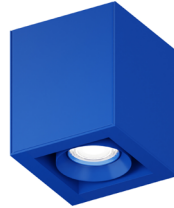

STANDARD FINISHES

BLU
Blue