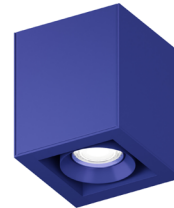

MBL
Midnight Blue