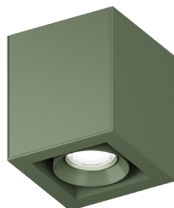

SGR
Sage Green