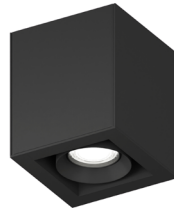

MB
Matte Black