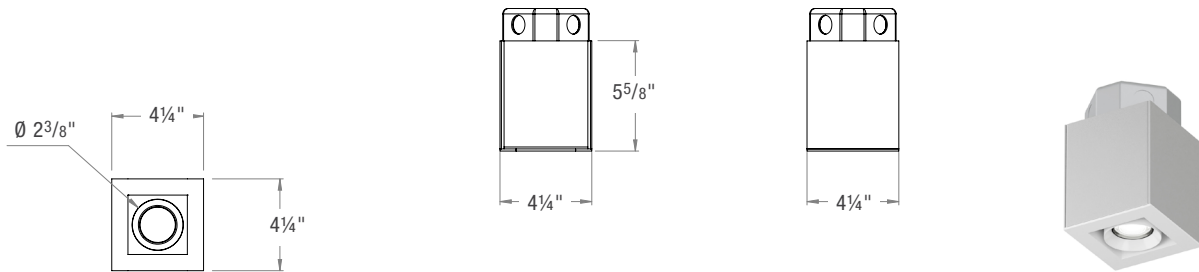

LINE DRAWINGS

S2AF-1LFL 2" - 1 Light Flush Mount