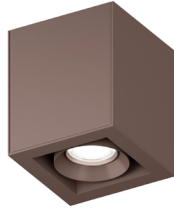

BB
Burnished Bronze