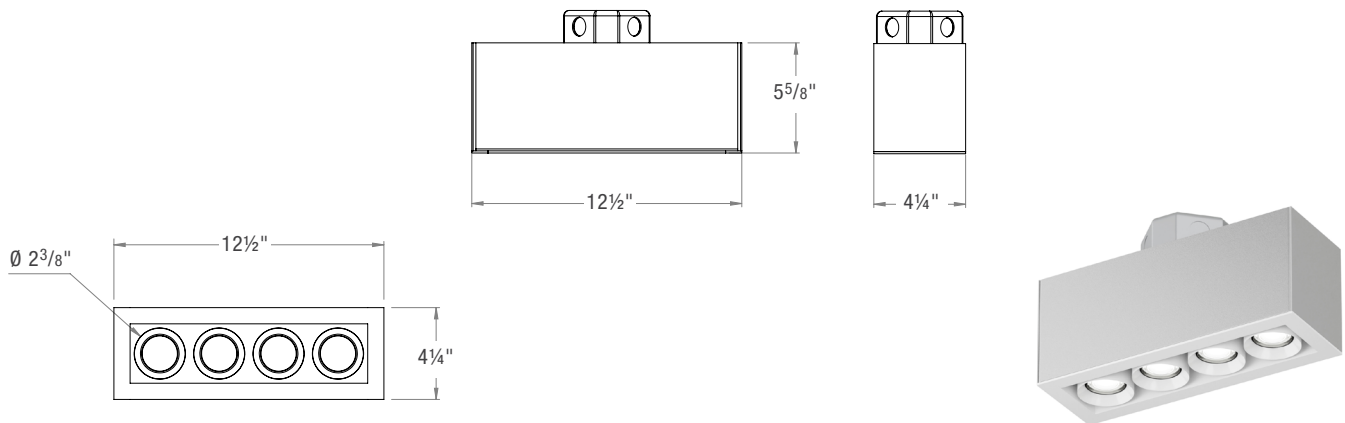

S2AF-4LFL 2" - 4 Light Linear Flush Mount