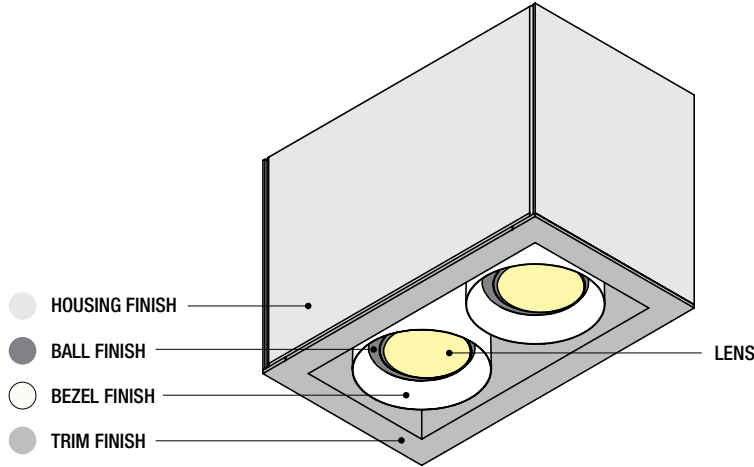

Under Trim:
Inside trim finish is always the same as the Flange finish.

FINISH

- **ABL** (Aegean Blue)
- **PNC** (Painted Natural Copper)
- **BB** (Burnished Bronze)
- **RD** (Red)
- **BK** (Gloss Black)
- **SGR** (Sage Green)
- **BLU** (Blue)
- **SND** (Sand)
- **DVG** (Dove Gray)
- **SS** (Satin Silver)
- **FLG** (Flannel Gray)
- **TBZ** (Textured Bronze)
- **GA** (Galvanized)
- **TGP** (Textured Graphite)
- **GWT** (Gloss White)
- **TNG** (Tangerine)
- **LG** (Lime Green)
- **TTL** (Tahitian Teal)
- **MB** (Matte Black)
- **WT** (Semi Gloss White)
- **MBL** (Midnight Blue)
- **YEL** (Yellow)
- **PNA** (Painted Natural Aluminum)

ORDER MATRIX

TRIM ORDER MATRIX (EXAMPLE: S2-1L-BKBK-BK-279010-CLFR-00)

TRIM STYLE	BALL FINISH	BEZEL FINISH	TRIM FINISH	CCT	CRI	OPTIC	MEDIA 1	MEDIA 2	REV	
S2-1L 1 Light	-ABL (Aegean Blue)	ABL	ABL	-27 (2700K)	90 (CRI)	-10 (10°)	-NL (No Lens)	-NL (No Lens)	-00	
	-BB (Burnished Bronze)	BB	BB	-30 (3000K)			-30 (30°)	-CL (Clear Lens)		-CL (Clear Lens)
S2-2L 2 Light	-BK (Gloss Black)	BK	BK	-35 (3500K)		-50 (50°)	-FR (Frosted)	-FR (Frosted)		
	-BLU (Blue)	BLU	BLU				-MP (Solite)	-MP (Solite)		
S2-3L 3 Light	-DVG (Dove Gray)	DVG	DVG	-40 (4000K)			-LS (Linear Spread)	-LS (Linear Spread)		
	-FLG (Flannel Gray)	FLG	FLG							
S2-4L 4 Light Linear	-GA (Galvanized)	GA	GA				-HEX (Hex Cell)	Holds 1 Media only when HEX or WW selected.		
	-GWT (Gloss White)	GWT	GWT				-WW (Wall Wash)			
	-LG (Lime Green)	LG	LG							
	-MB (Matte Black)	MB	MB							
	-MBL (Midnight Blue)	MBL	MBL							
	-PNA (Painted Natural Aluminum)	PNA	PNA							
	-PNC (Painted Natural Copper)	PNC	PNC							
	-RD (Red)	RD	RD							
	-SGR (Sage Green)	SGR	SGR							
	-SND (Sand)	SND	SND							
	-SS (Satin Silver)	SS	SS							
	-TBZ (Textured Bronze)	TBZ	TBZ							
	-TGP (Textured Graphite)	TGP	TGP							
	-TNG (Tangerine)	TNG	TNG							
	-TTL (Tahitian Teal)	TTL	TTL							
	-WT (Semi Gloss White)	WT	WT							
	-YEL (Yellow)	YEL	YEL							

MEDIA

- **S2-Lens-CL-0** (Clear Lens)
- **S2-Lens-FR-0** (Frosted Lens)
- **S2-Lens-MP-0** (Solite Lens)
- **S2-Lens-LS-0** (Linear Spread)
- **S2-Lens-HEX-0*** (Hex Louver)
- **S2-Lens-WW-0*** (Wall Wash)

BEAM SPREADS

Downlight   Adjustable   Wall Wash

OPTICS

- **S2-10-OPTIC-0** (10° Spot)
- **S2-30-OPTIC-0** (30° Narrow Flood)
- **S2-50-OPTIC-0** (50° Flood)

10° Spot   30° Narrow Flood   50° Flood