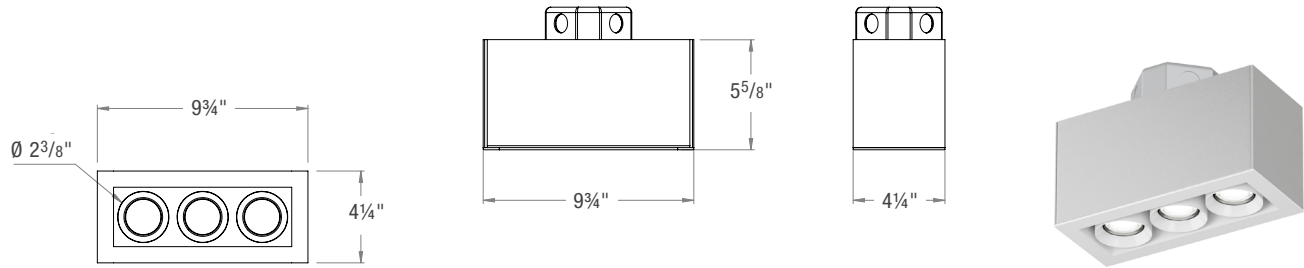

LINE DRAWINGS

S2AF-3LFL 2" - 3 Light Flush Mount