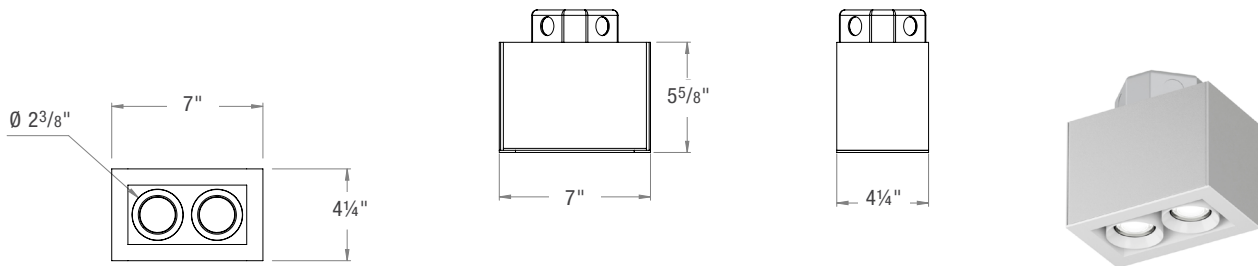

S2AF-2LFL 2" - 2 Light Flush Mount