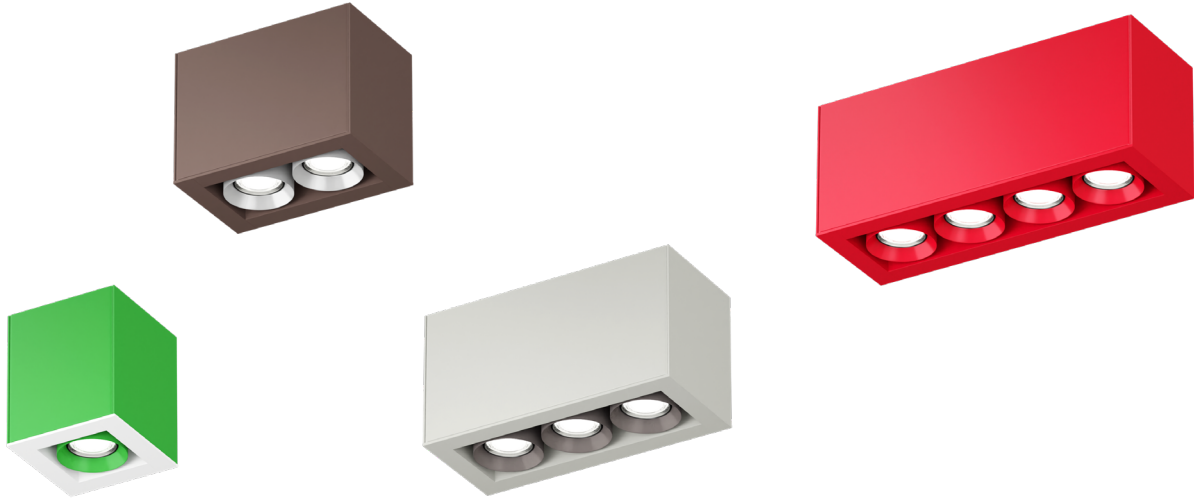

## GYROSHIFT MULTIPLES 2" ADJUSTABLE FLUSH MOUNT

PROJECT: \_\_\_\_\_

TYPE: \_\_\_\_\_

NOTE: \_\_\_\_\_

SPEC-00279 GYROSHIFT-MULTIPLES, 2", V-1.3, UPDATED 10/14/2022

S2, S2AF

### LED LIGHT ENGINE

RATED WATTAGE	10W, 15W, 20W
DELIVERED LUMENS	Up to 1143 lm Per Head
EFFICACY	Up to 89 lpw Per Head
CCT @ 90CRI	2700K, 3000K, 3500K, 4000K
COLOR QUALITY	90+ CRI, 2-Step SDCM
LED LIFETIME	55,000 hours @ L70